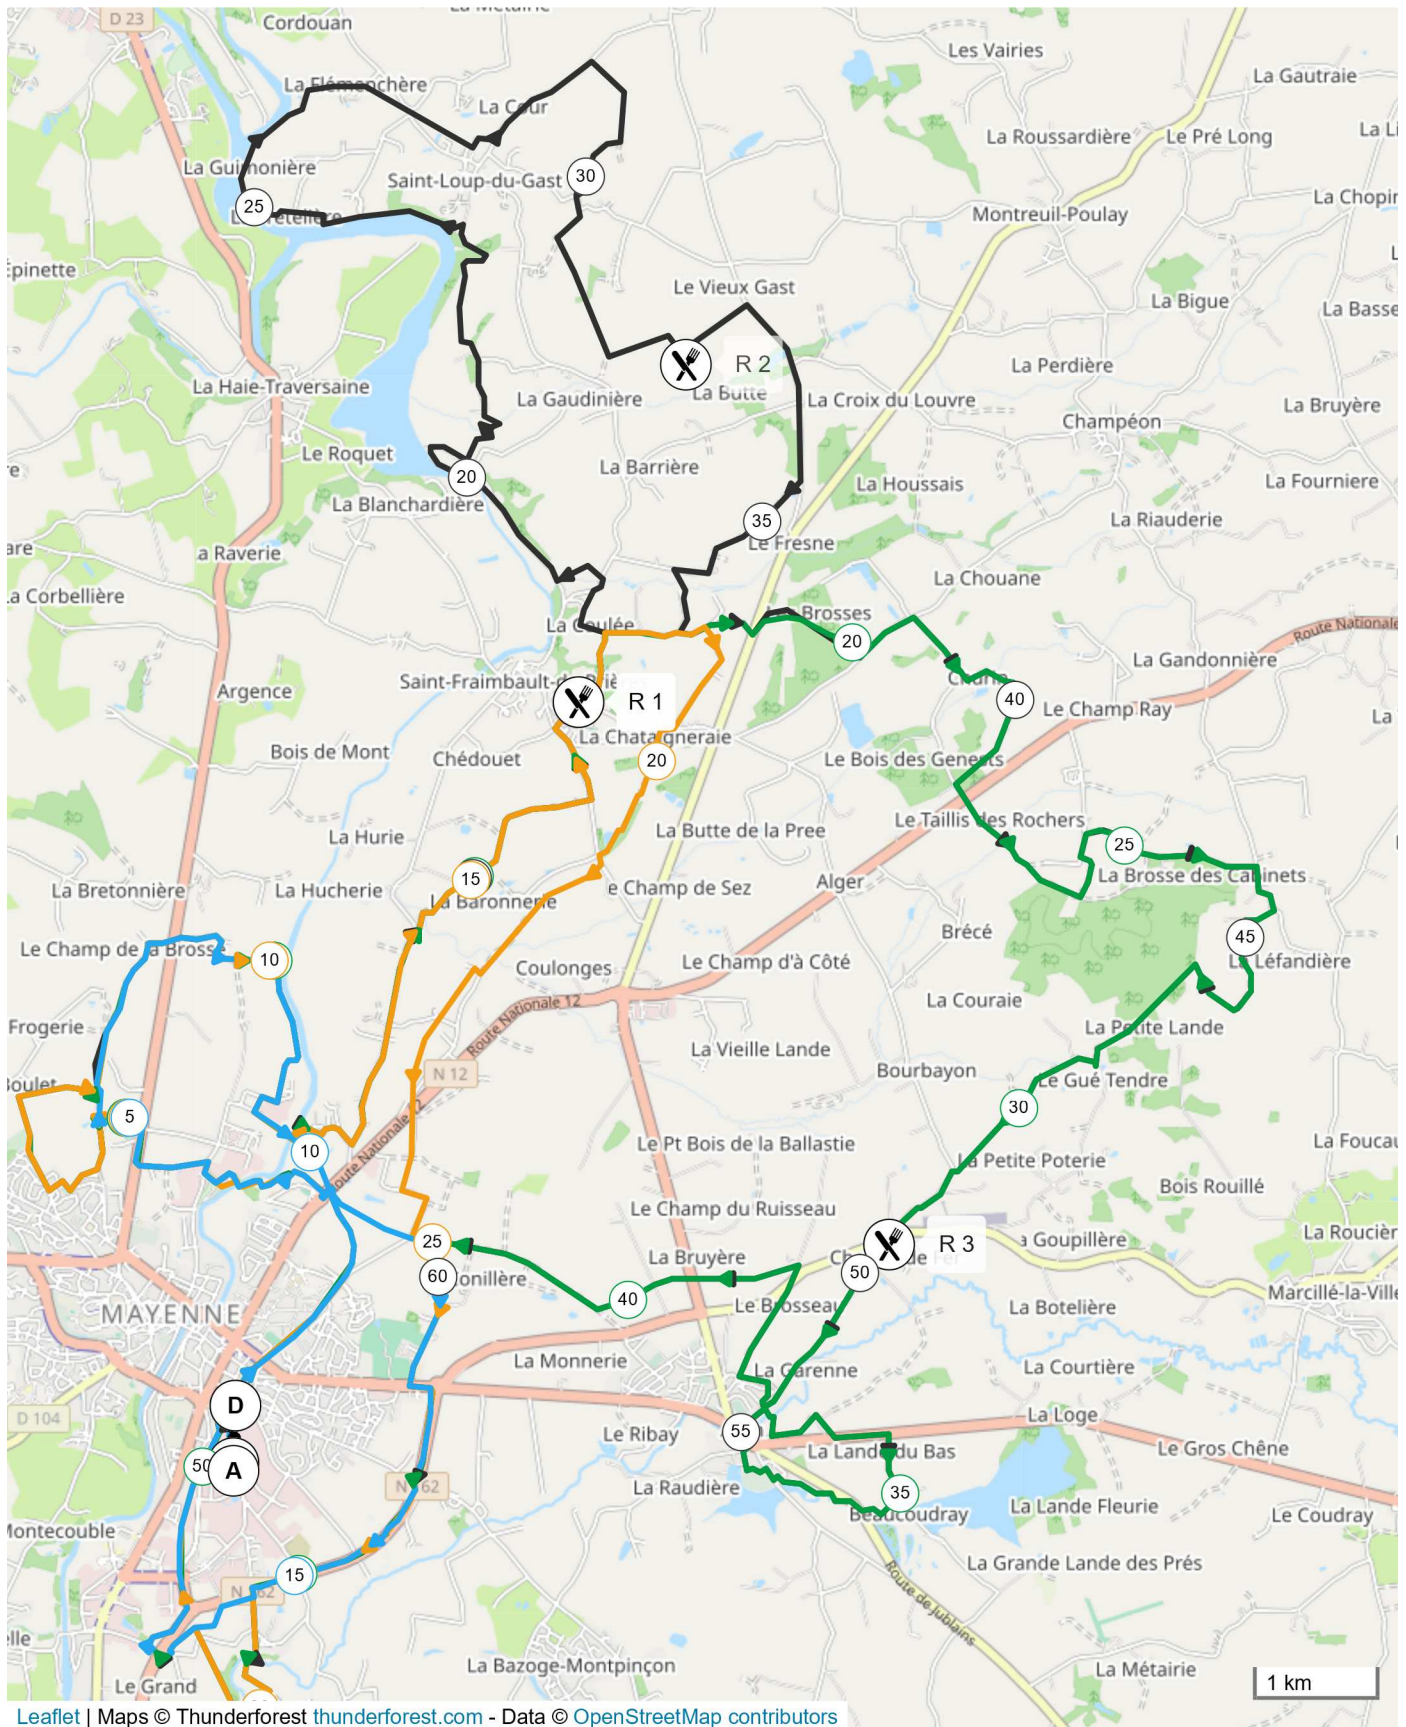

10788182 | Cyclisme - Gravel | Vallons VTT 68km

Mayenne -> Mayenne

68.67 km ↑ 763 m ↓ 764 m ▲ 88 m ▼ 206 m

Leaflet | Maps © Thunderforest [thunderforest.com](https://www.thunderforest.com) - Data © OpenStreetMap contributors

© 2022 Openrunner